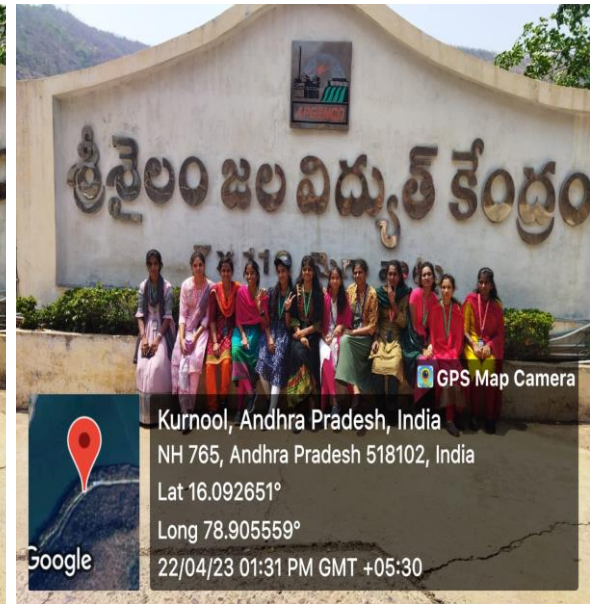

Industrial Visit to Srisailem Power Plant

GPS Map Camera
Kurnool, Andhra Pradesh, India
NH 765, Andhra Pradesh 518102, India
Lat 16.092654°
Long 78.905594°
Google
22/04/23 01:30 PM GMT +05:30

GPS Map Camera
Kurnool, Andhra Pradesh, India
NH 765, Andhra Pradesh 518102, India
Lat 16.092651°
Long 78.905559°
Google
22/04/23 01:31 PM GMT +05:30