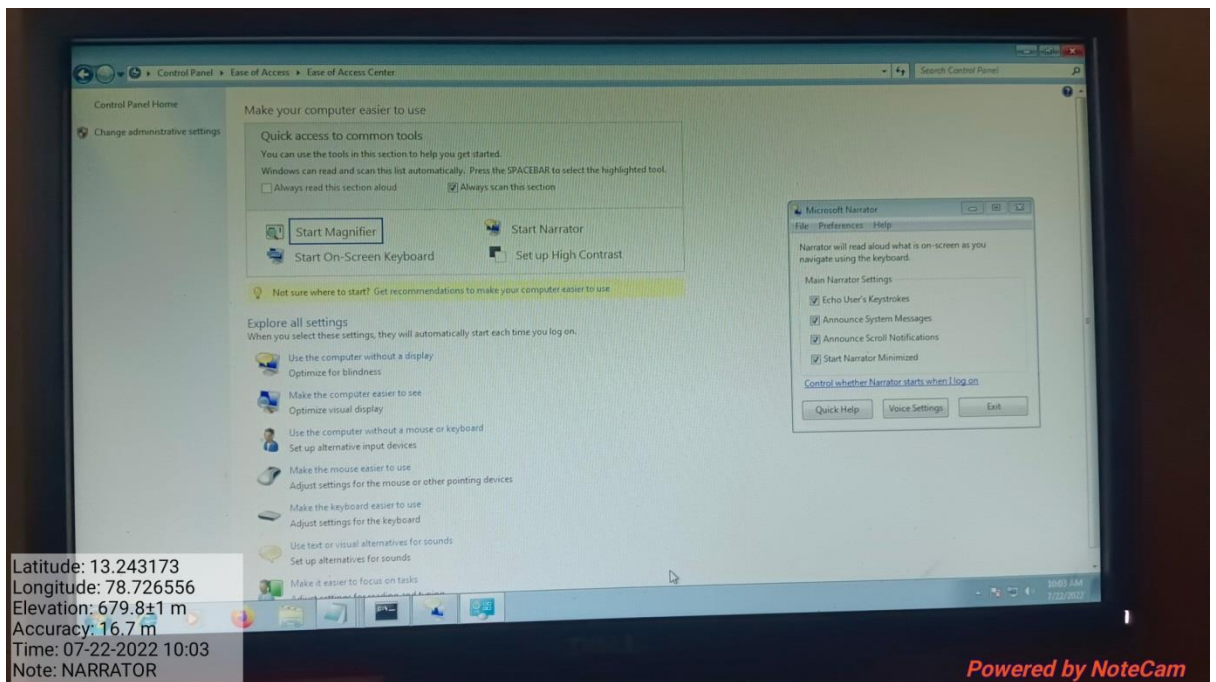

Microsoft Narrator tool facility at Computer Lab

Microsoft Narrator tool facility at Computer Lab

M. S. 10/1/2022
PRINCIPAL
Mother Theresa Institute of
Engineering & Technology
PALAMANER - 517 408.