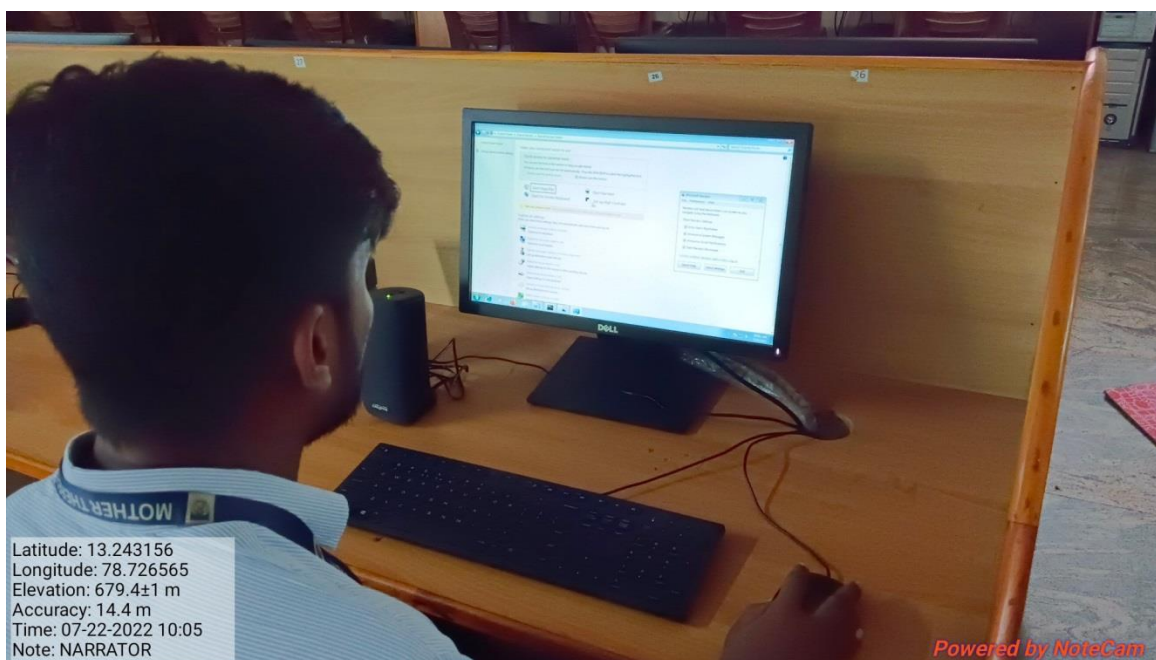

Computer assistive software tool such as Microsoft narrator is available in the computer lab for persons with disabilities along with one lab attendant who is available to assist the disabled persons. The Microsoft narrator facility available in computer lab has been shown below.