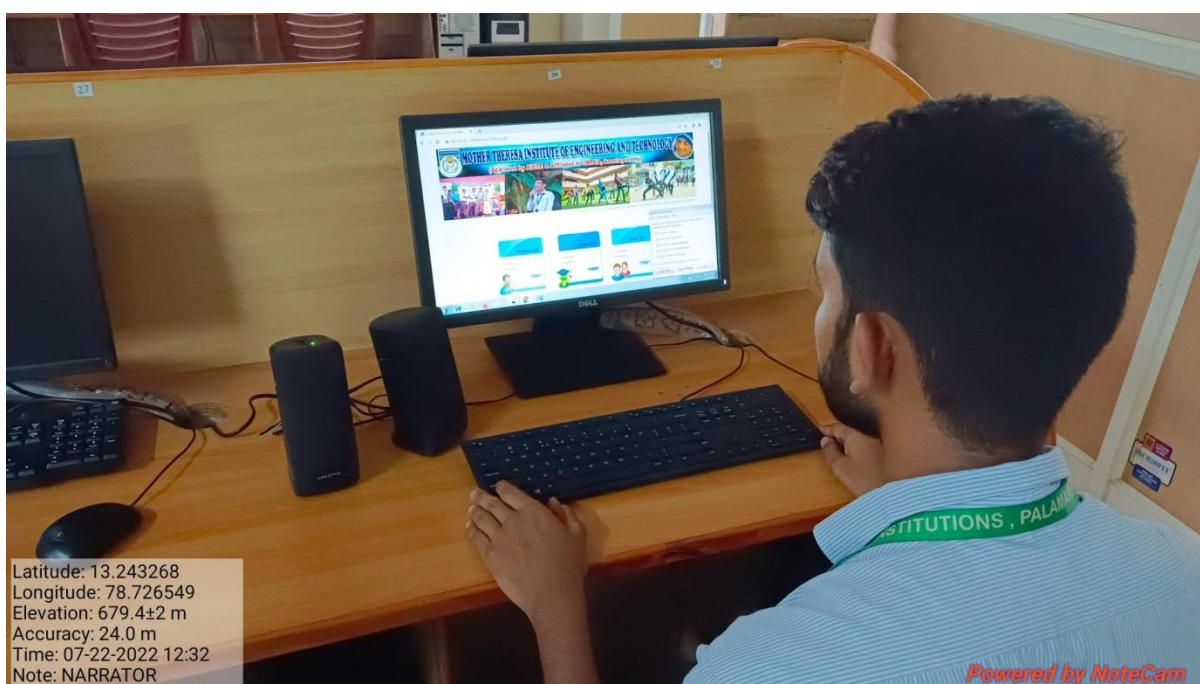

Microsoft Narrator tool facility at Computer Lab

Microsoft Narrator tool facility at Computer Lab